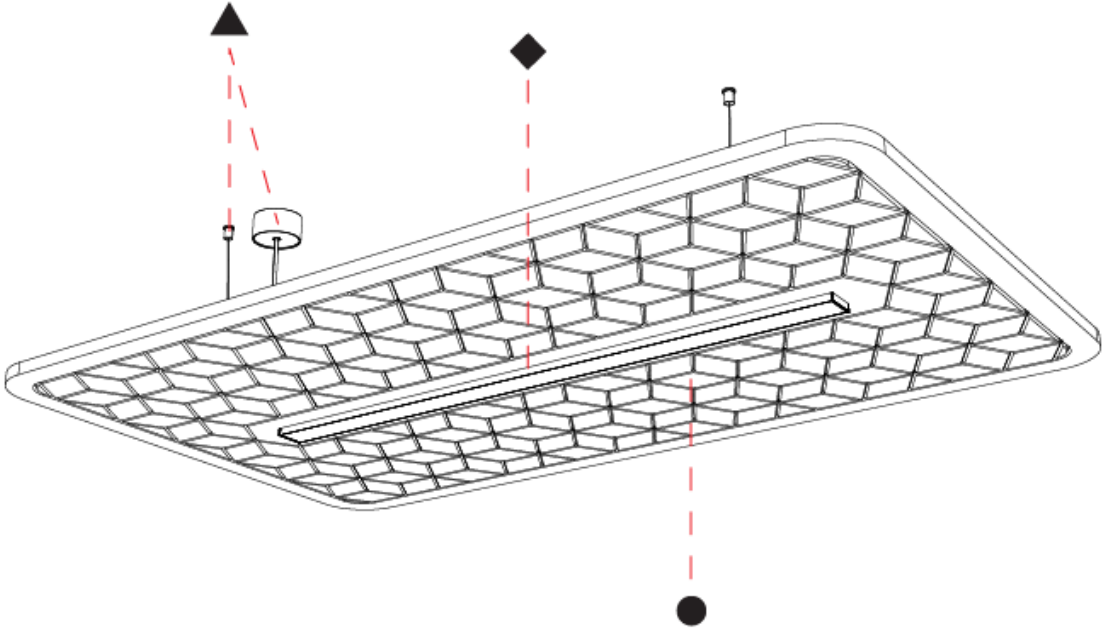

SERENII SUSPENSION

A3001169-

PROJECT	_____
TYPE	_____
SPECIFIER	_____
QUANTITY	_____
DATE	_____