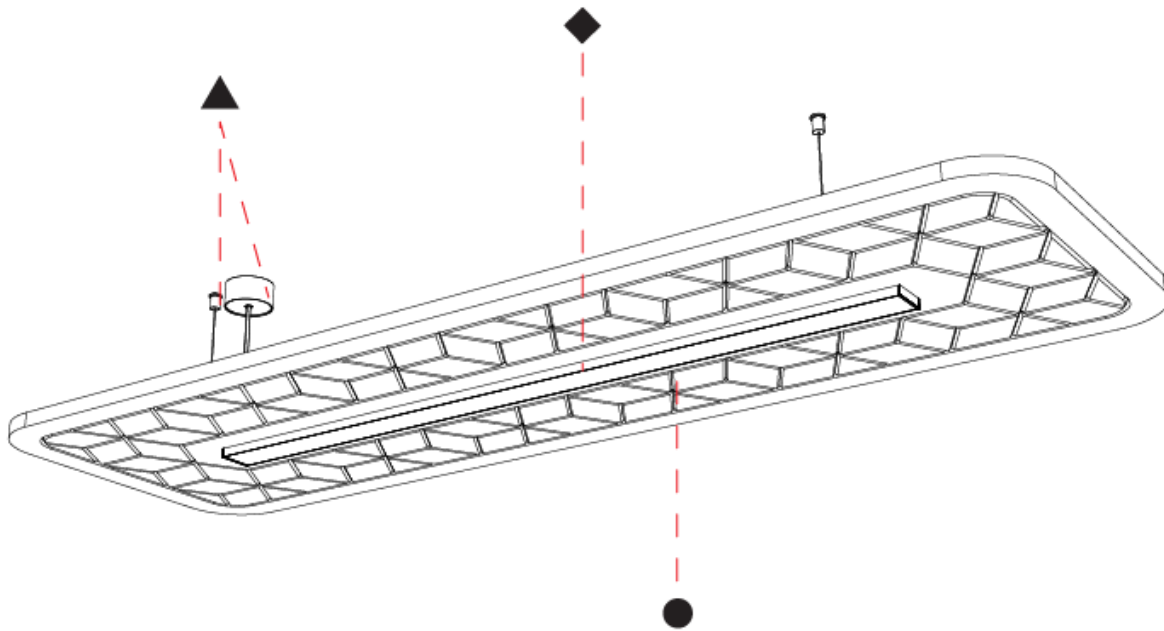

SERENII SUSPENSION

A3001167-

PROJECT _____

TYPE _____

SPECIFIER _____

QUANTITY _____

DATE _____

A